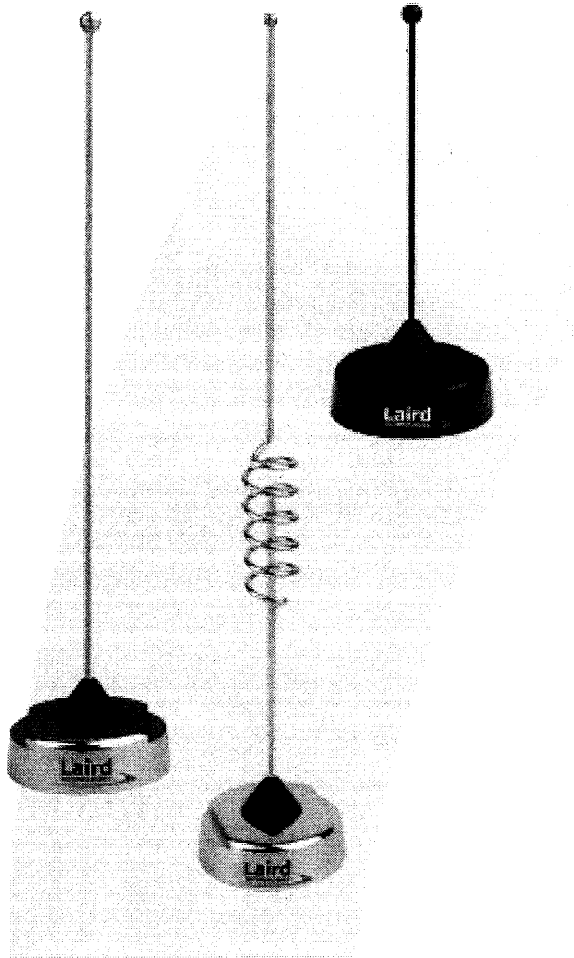

Smart Technology. Delivered.™

QWRCB

Laird mobile antennas and accessories are the world standard for reliable, high performance communication parts. Established in-market presence and innovative design techniques, with verified product specifications and a variety of connection options adds to the Laird reputation for rugged reliability in hazardous situations and harsh environments.